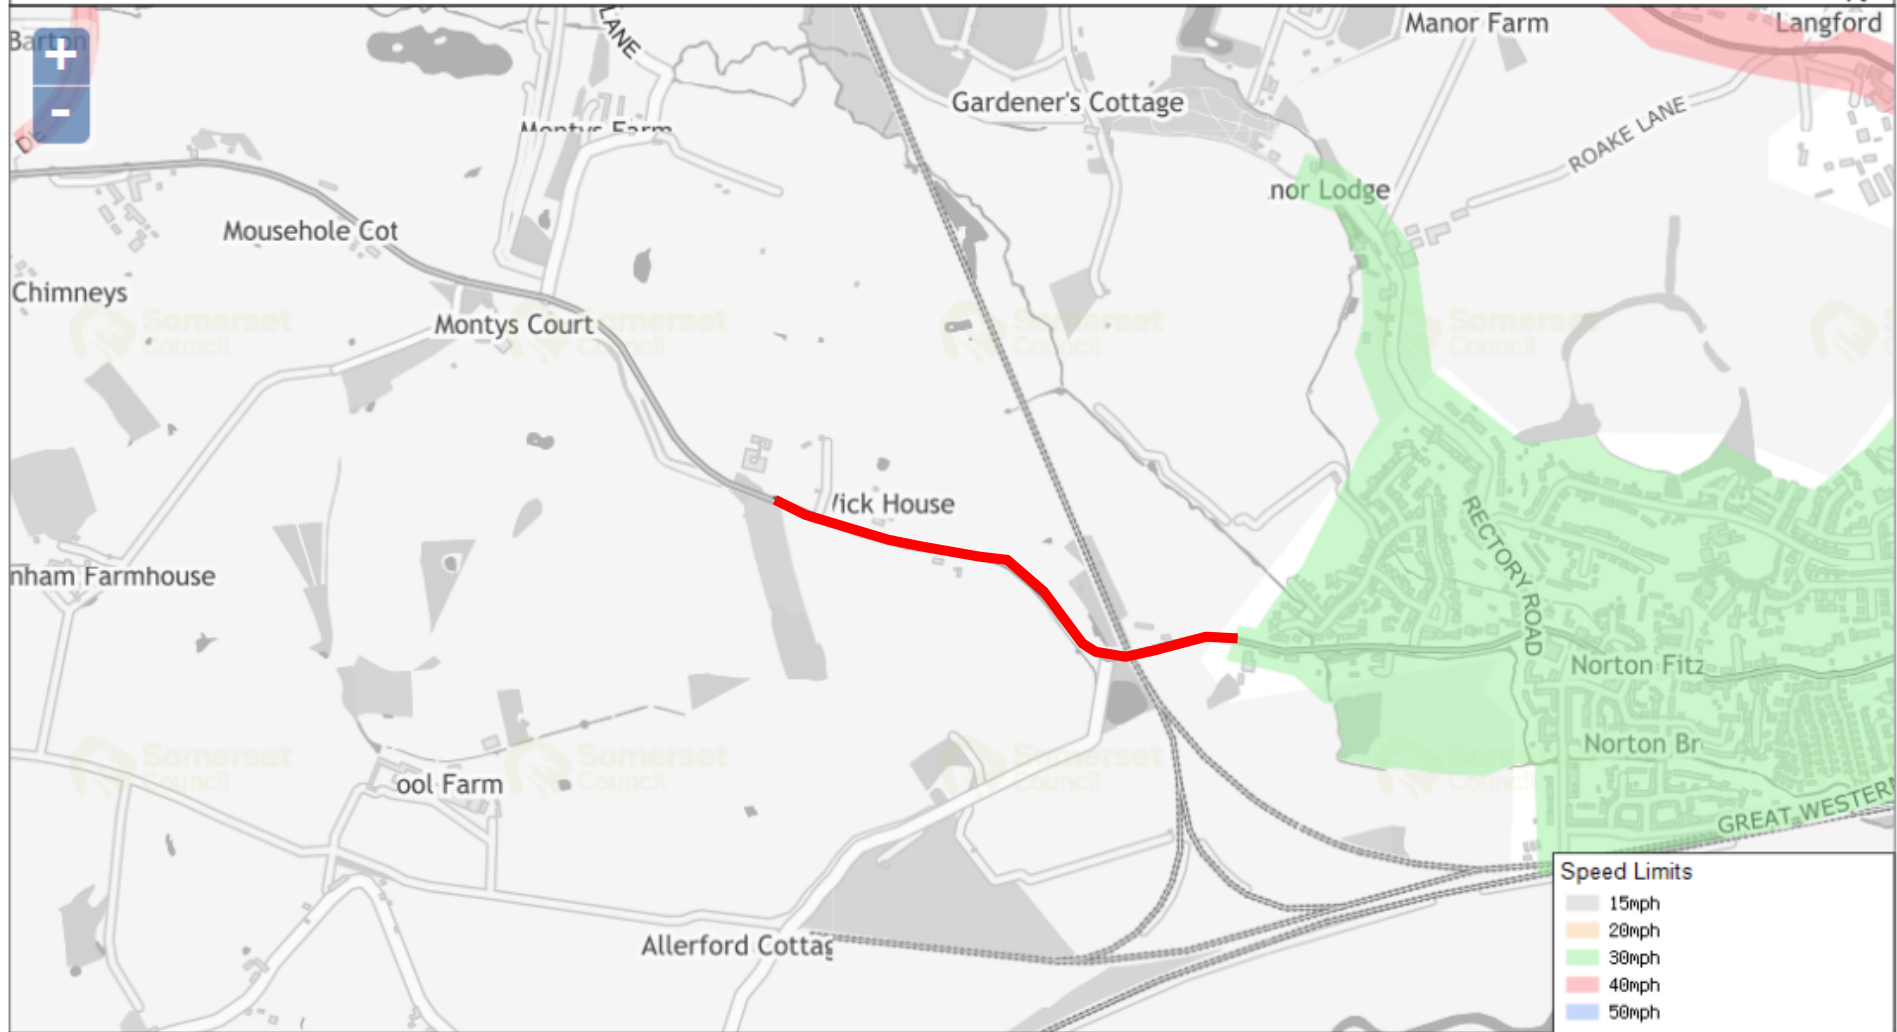

Temporary 30mph Speed Limit – WSRA Steam Rally. Red line represents extent of the temporary speed limit for a distance of 800 metres

Somerset Council
County Hall
Taunton
TA1 4DY
0300 123 2224

Scale:1:10000